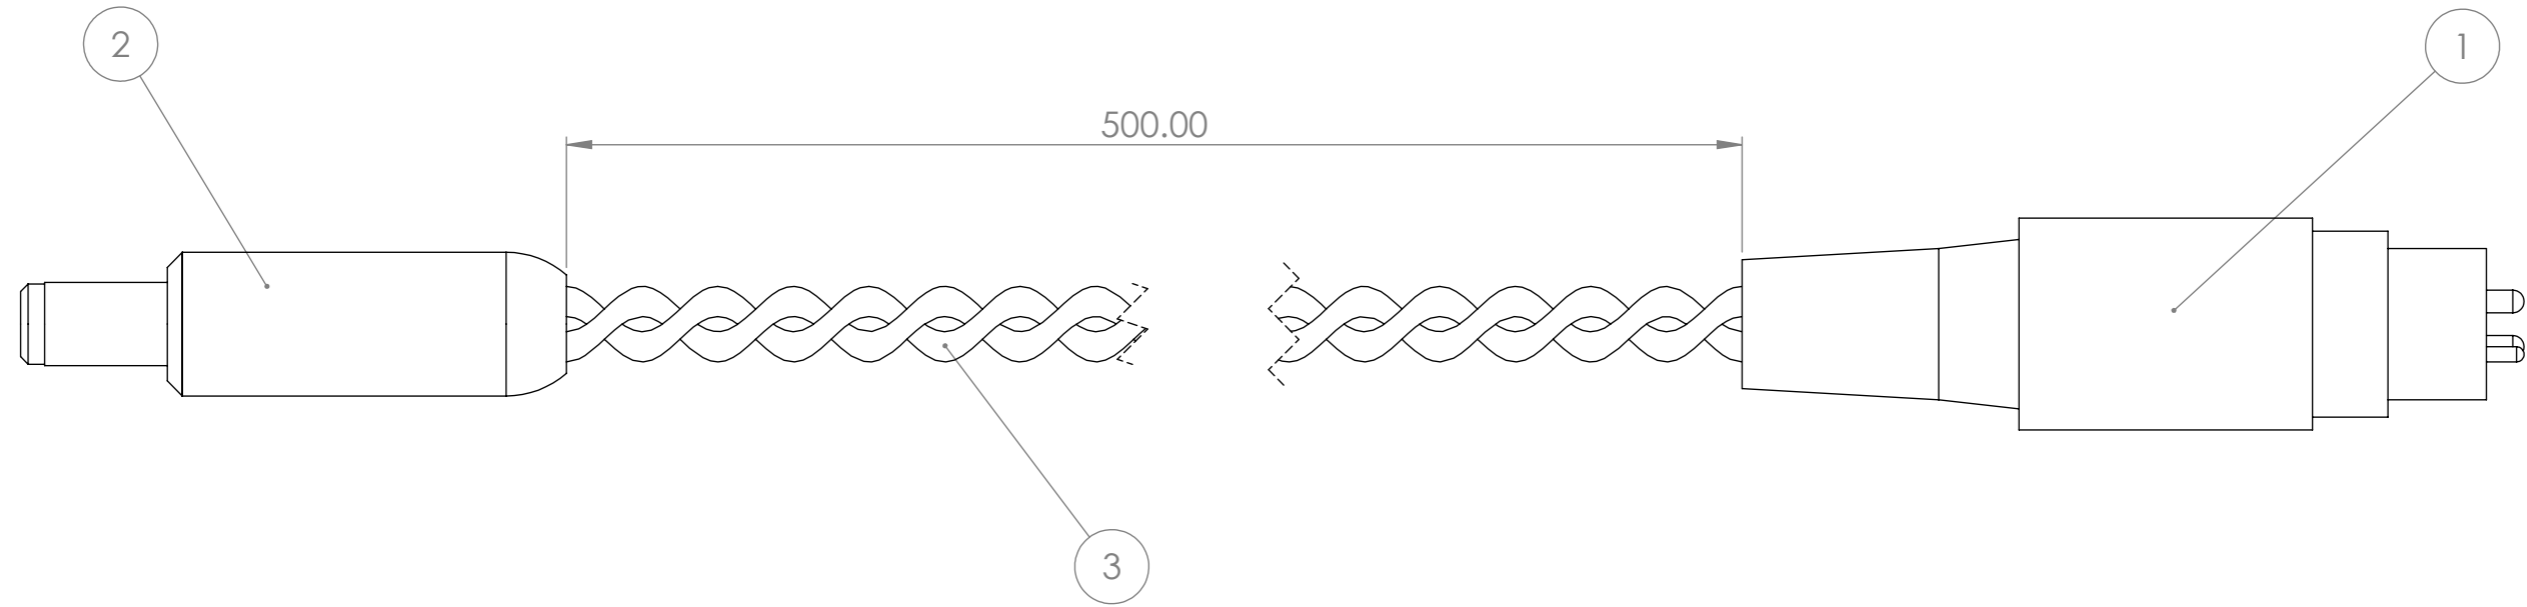

ISSUE	MODIFICATIONS	DATE
A	INITIAL ISSUE	25OCT13
B	NEW VIEWS ADDED	28OCT13

INSIDE OF CONNECTOR 2 SHOWN FROM SIDE