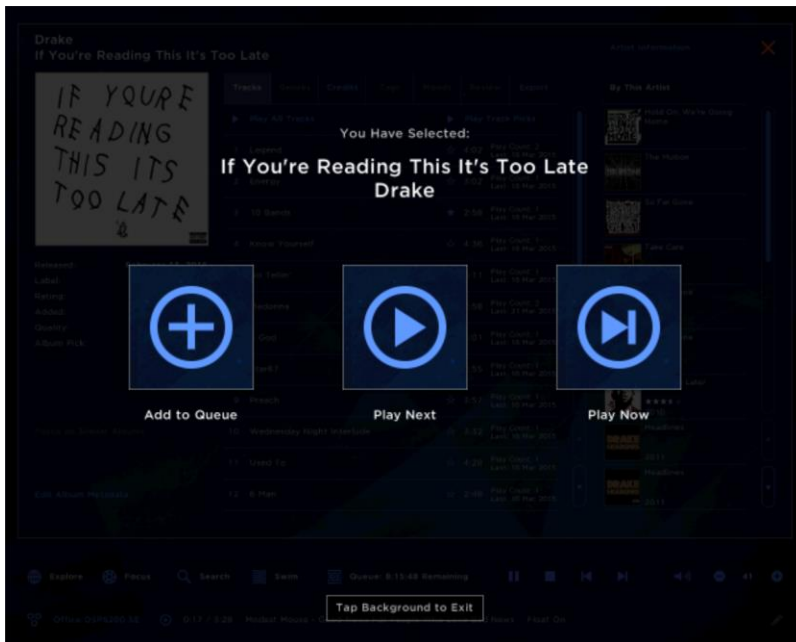

# Playing Music from Meridian Sooloos

August 2015

The **Zone Menu** allows you to choose the room you would like to listen to your music in.

Choose a zone, control its volume, link it to other zones, and adjust other audio settings from this page.

Swim tells Sooloos to intelligently queue and play tracks from a pool of albums that can be as wide or as narrow as you desire.

Swim around in your current Focus, favorite albums, most-played albums, and more.

Want to play something specific? No problem! Play an entire album, album picks (favorite tracks), or individual tracks, directly from the album's information page.

**Add to Queue** enables you to add your selection(s) to the end of the queue without interrupting playback.

**Play Next** will place your selection(s) just below the currently playing track in the queue, without interruption.

**Play Now** will interrupt the current play track and, begin playing your selection(s) immediately.