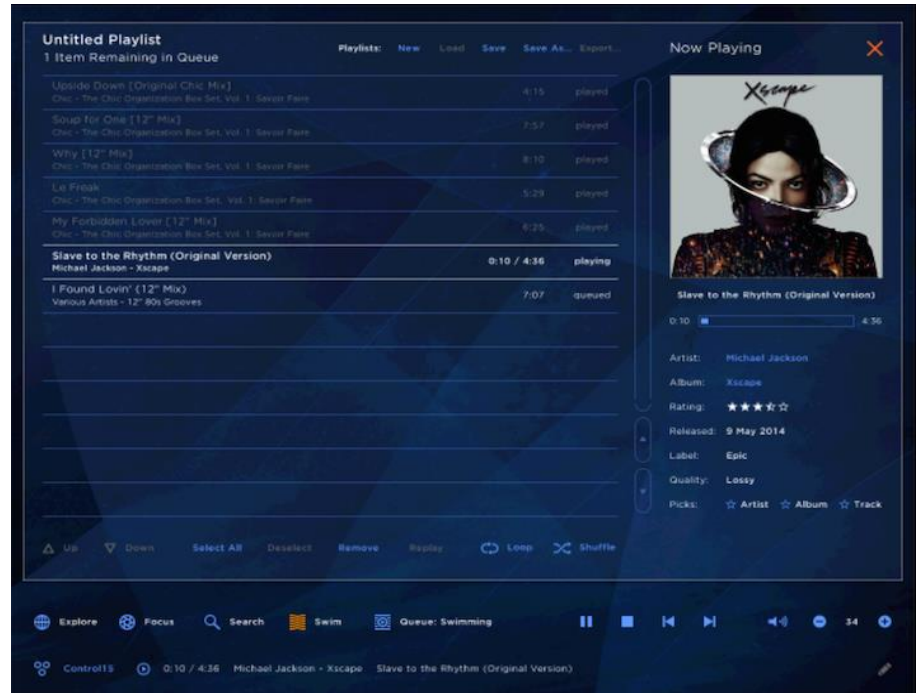

# Playing Music from Meridian Sooloos

August 2015

The **Zone Menu** allows you to choose the room you would like to listen to your music in.

Choose a zone, control its volume, link it to other zones, and adjust other audio settings from this page.

Swim tells Sooloos to intelligently queue and play tracks from a pool of albums that can be as wide or as narrow as you desire.

Swim around in your current Focus, favorite albums, most-played albums, and more.

Want to play something specific? No problem! Play an entire album, album picks (favorite tracks), or individual tracks, directly from the album's information page.

**Add to Queue** enables you to add your selection(s) to the end of the queue without interrupting playback.