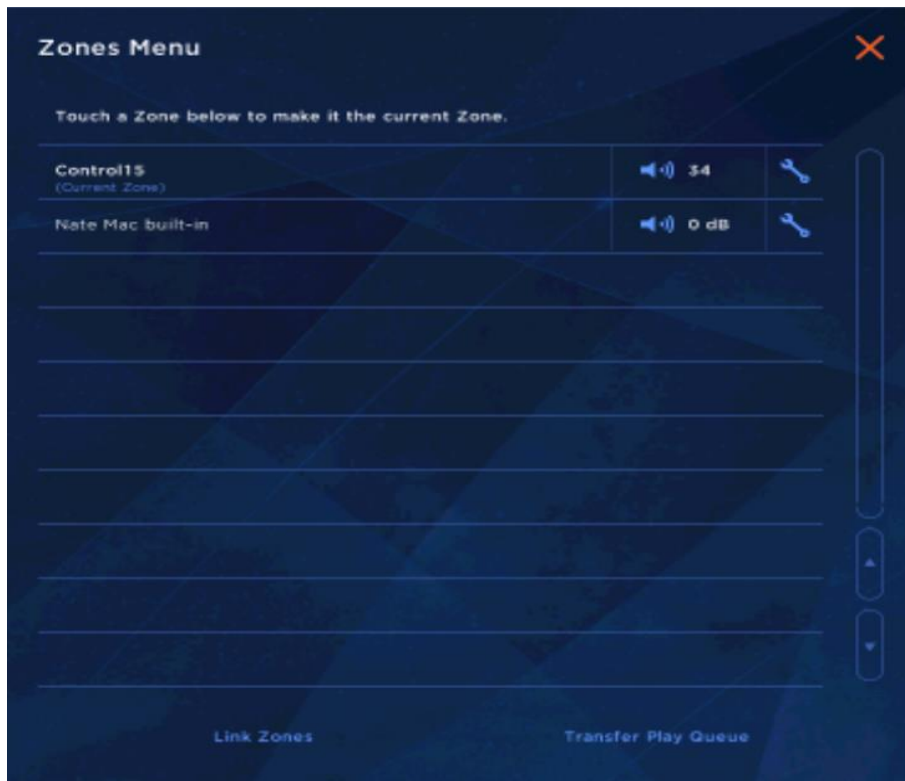

# Playing Music from Meridian Sooloos

August 2015

The **Zone Menu** allows you to choose the room you would like to listen to your music in.

Choose a zone, control its volume, link it to other zones, and adjust other audio settings from this page.

Swim tells Sooloos to intelligently queue and play tracks from a pool of albums that can be as wide or as narrow as you desire.

Swim around in your current Focus, favorite albums, most-played albums, and more.