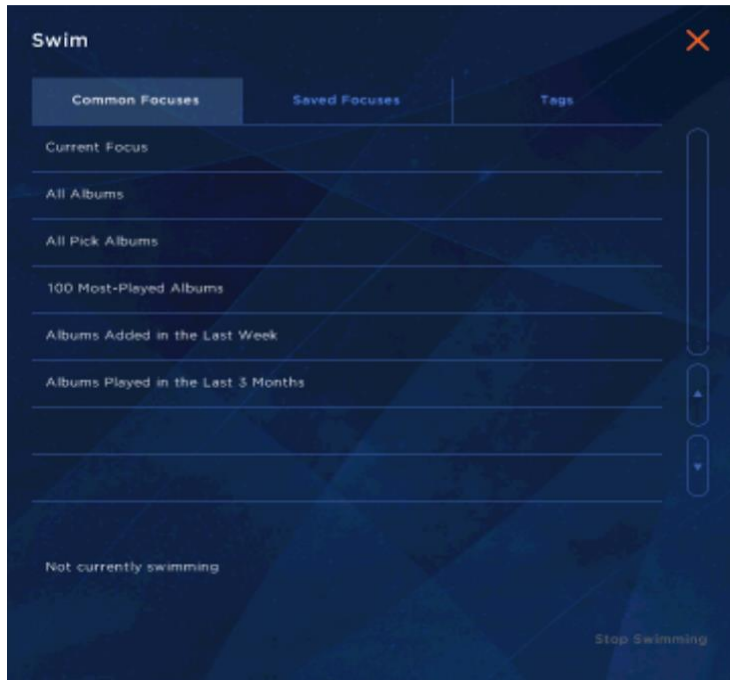

# Playing Music from Meridian Sooloos

August 2015

The **Zone Menu** allows you to choose the room you would like to listen to your music in.

Choose a zone, control its volume, link it to other zones, and adjust other audio settings from this page.

Swim tells Sooloos to intelligently queue and play tracks from a pool of albums that can be as wide or as narrow as you desire.

Swim around in your current Focus, favorite albums, most-played albums, and more.