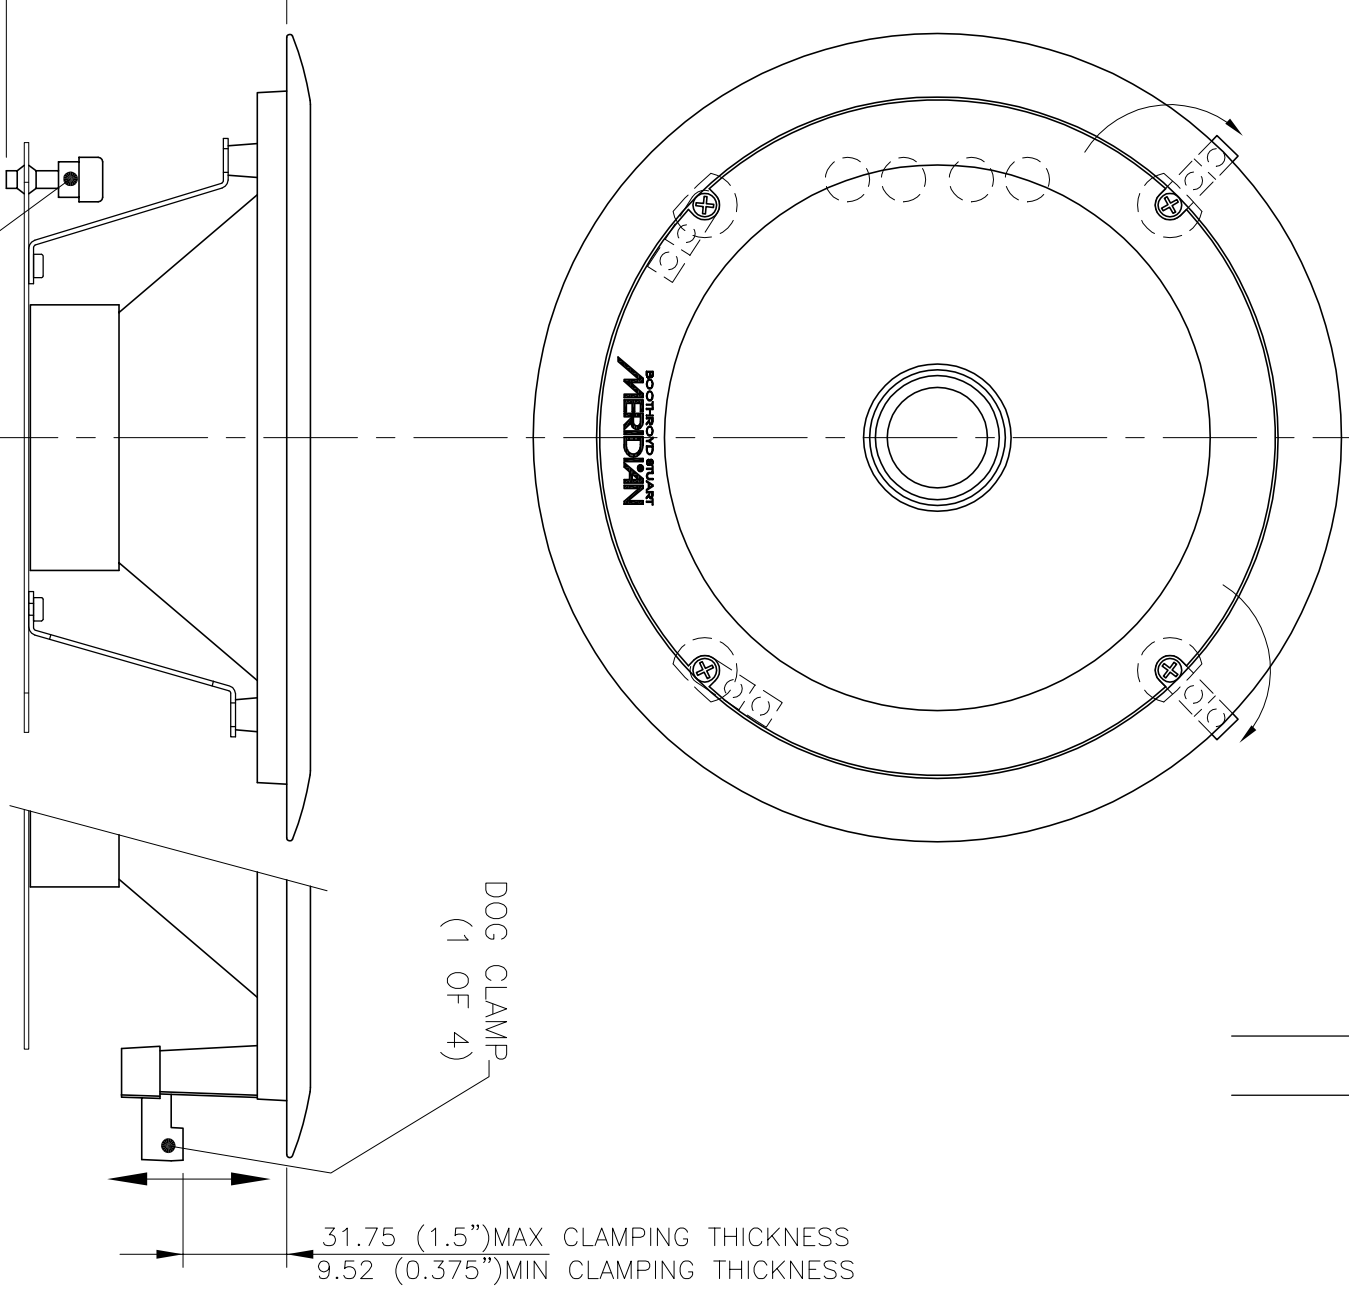

CEILING PREPARATION

SPEAKER DETAIL

PLAIN CEILING INSTALLATION

INPUT TERMINALS

**BOOTHROYD STUART**  
**MERIDIAN**  
 MERIDIAN AUDIO LIMITED:  
 LATHAM ROAD,  
 HUNTINGDON,  
 CAMBRIDGESHIRE, PE29 6TE.  
 TEL: 01480 445678  
 FAX: 01480 445686

|   |              |
|---|--------------|
| MATERIAL : N/A  | Drawn: VINCE |
| FINISH : N/A  | Date: 2-06   |
| GENERAL TOLERANCES<br>UNLESS OTHERWISE SPECIFIED<br>XX ±0.25mm<br>XX ±0.10mm<br>XX ±0.1 | Scale: FULL  |
| Part No. ---  |              |