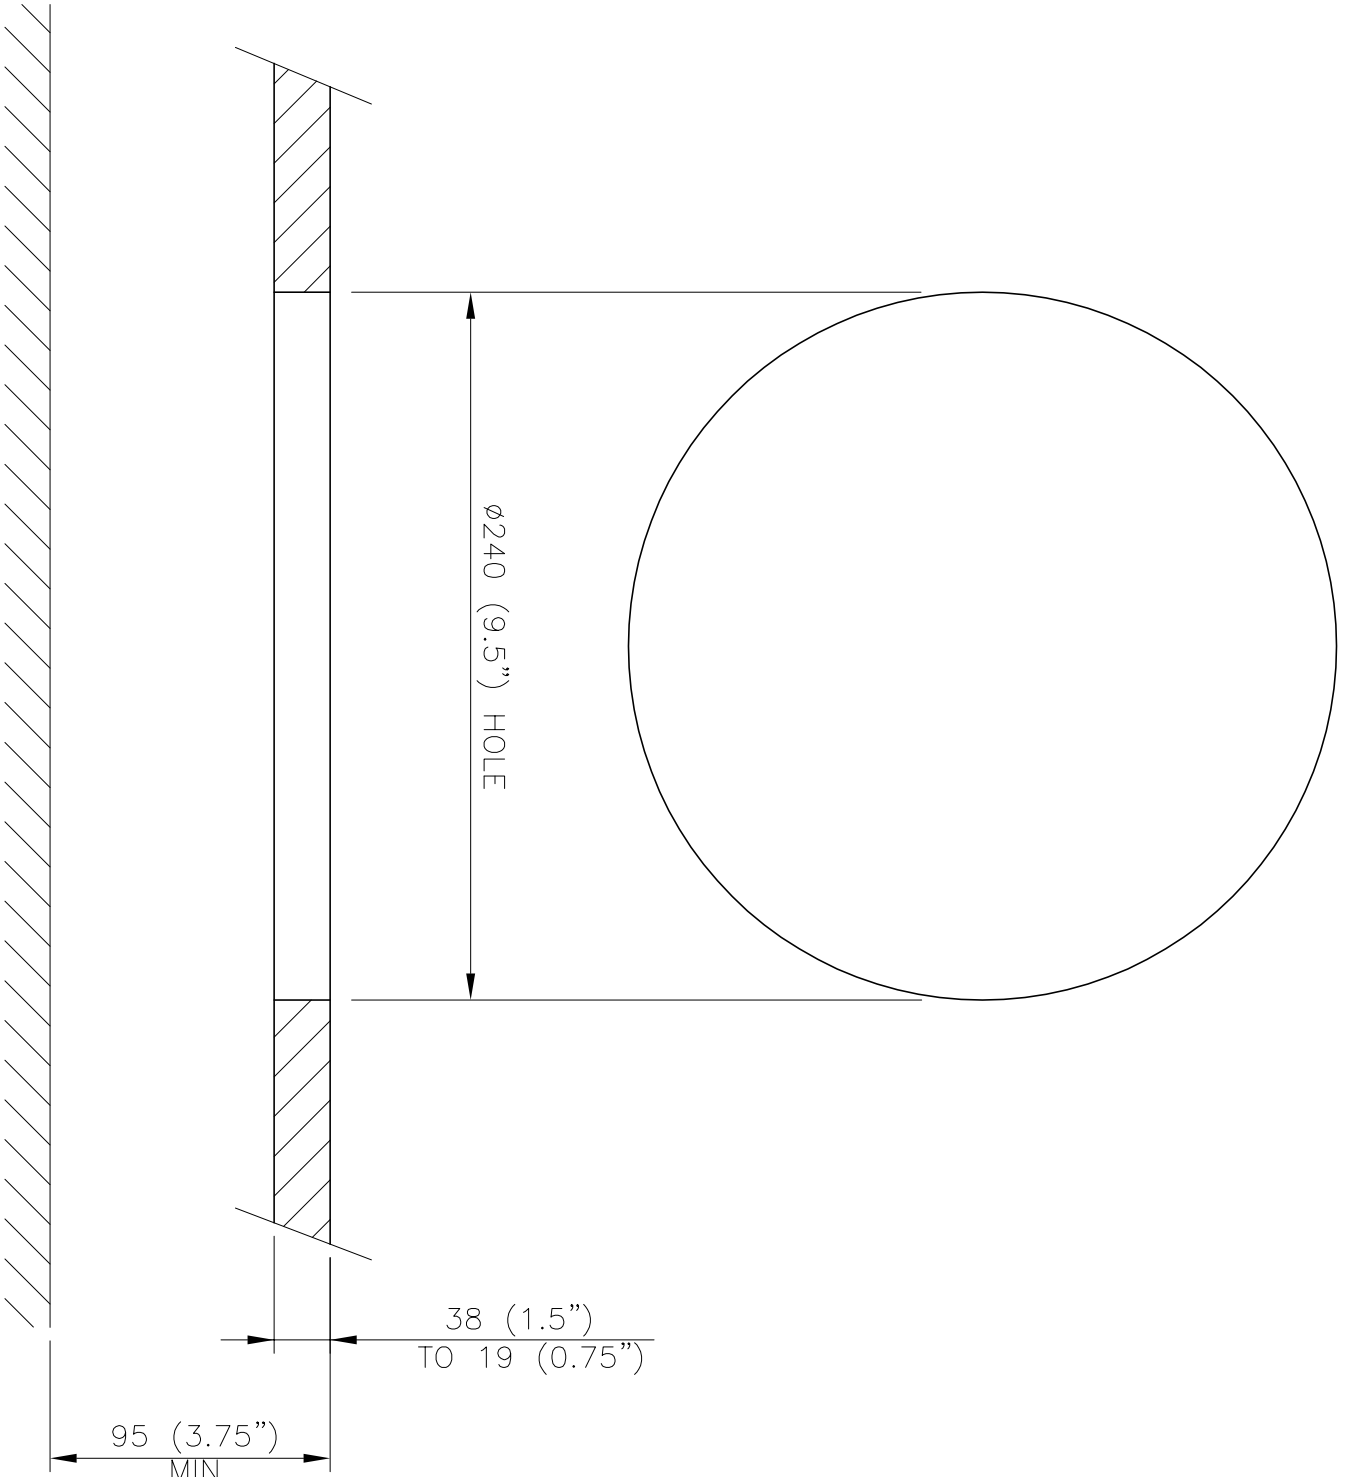

CEILING PREPARATION