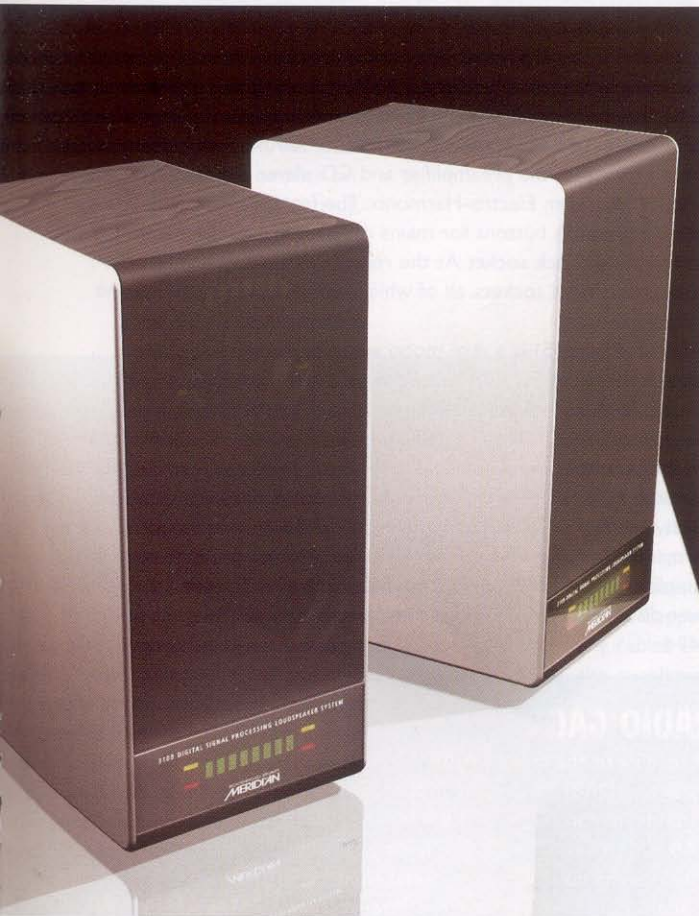

news@hi-fiworld.co.uk

news

LITTLE WONDER

Meridian Audio's DSP3100 is the company's newest compact digital loudspeaker. Replacing the existing DSP33, it's intended for use as a bookshelf or standmounter. Specially designed aluminium stands are available that can be sand filled for maximum stability and minimal impact on sound quality. The vertical units also include Omnimount/ universal wall bracket mountings for additional flexibility in location. The horizontal centre unit (Model DSP3100HC) is designed to sit on a shelf and is magnetically shielded; a stand is also available. The speakers are tonally similar to other Meridian DSP loudspeakers and as a result they are ideal for use as surrounds for a Meridian DSP-based system. They are suitable for use in smaller standalone systems, can be used as second zone speakers in a Meridian multi-room environment, or as high-end computer loudspeakers or for studio monitoring applications, particularly as near-field or surround monitors in recording and mastering facilities, where they can accept digital audio data at standard digital recording sample rates up to 24bit, 96kHz operation.