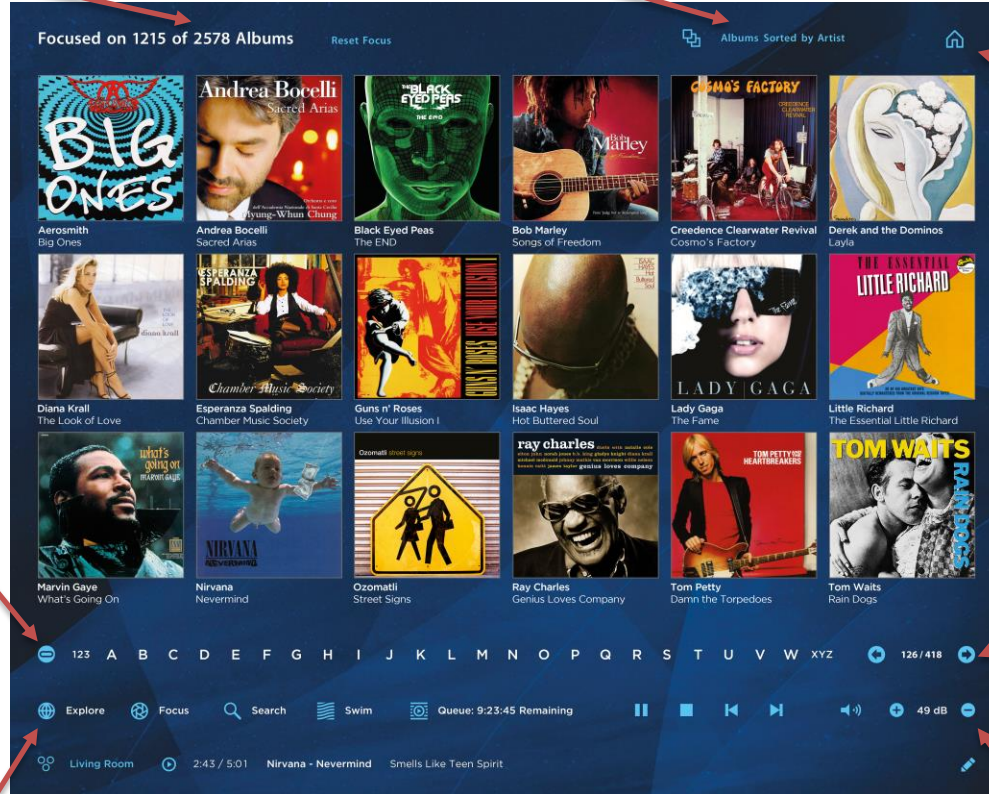

### Queue Remaining

Displays how much remaining time is left in the music that is queued

### Swim

Automatically picks music on selected criteria including by Focus, All Albums, All Pick Albums, 100 Most Played Albums, Albums Added in The Last Week, and Albums Played in the Last 3 Months

### Playback Controls

Include: play, Pause, Skip forward or back

### Zone

Offers a choice of what room you are controlling