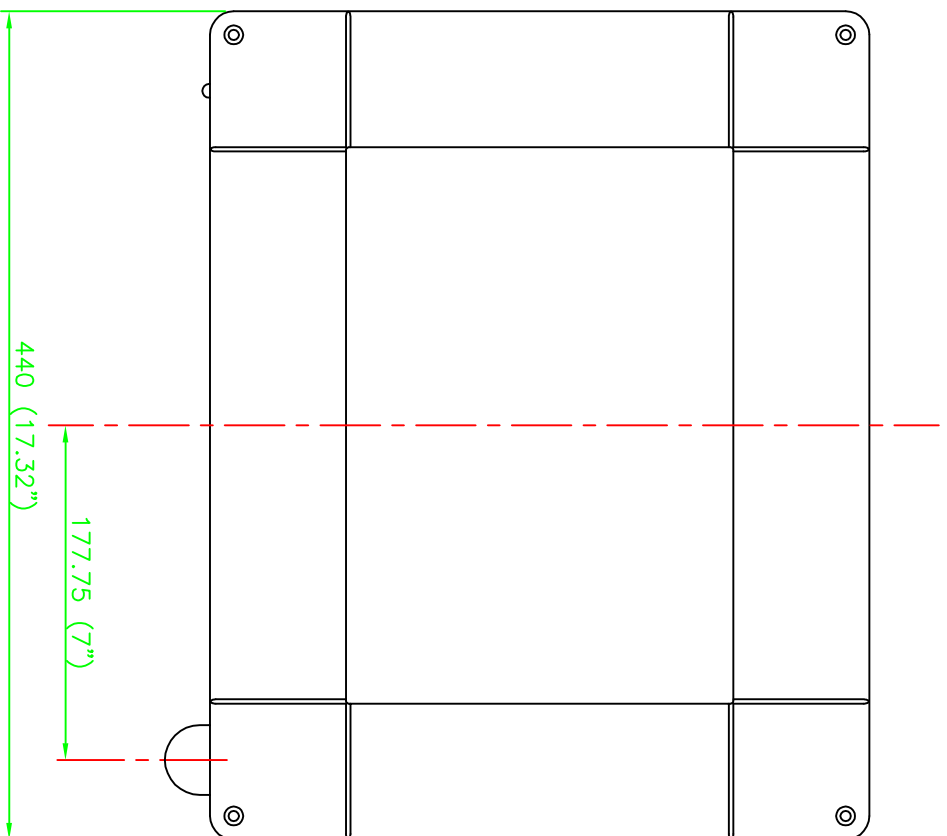

The overall dimensions are applicable to the following products. Visually, however they differ.

- G55 – Multi Channel Power Amplifier – 20KG (44 lbs)
- G57 – Stereo Power Amplifier – 24KG (53 lbs)
- G68 – Surround Controller – 10KG (22 lbs)

- Notes
- 1) This drawing is for Room Layout purposes.
 - 2) Dashed line indicates clearance required for connectors.
 - 3) Allow 20mm (0.75 inches) clearance around the Product for ventilation

BOOTHROYD STUART
MERIDIAN
 MERIDIAN AUDIO LIMITED
 STOKELY MEADOWS INDUSTRIAL ESTATE
 CAMBRIDGE CB23 8EJ
 ENGLAND
 TEL: 01480 445678
 FAX: 01480 445886

MATERIAL : N/A	Drawn: VINCE
FINISH : N/A	Date: 1-03
GENERAL TOLERANCES UNLESS OTHERWISE SPECIFIED	Scale: FULL
XX ±0.20mm	
XXX ±0.10mm	
XX ±0.1	
Part No. N/A	
Product: G5 SERIES	
TITLE: HI PRODUCT OUTLINE	
DRAWING No. G5-43	ISSUE No. 1
Sheet 1 of 1	