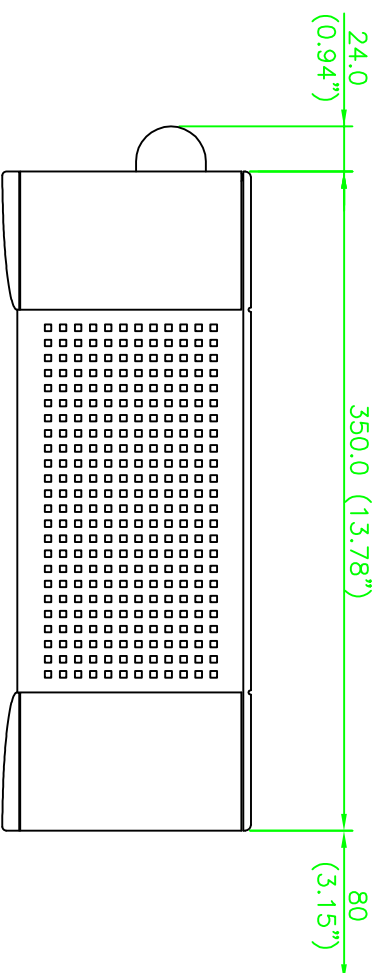

The overall dimensions are applicable to the following products. Visually, however they differ.

- G55 – Multi Channel Power Amplifier – 20KG (44 lbs)
- G57 – Stereo Power Amplifier – 24KG (53 lbs)
- G68 – Surround Controller – 10KG (22 lbs)

- Notes
- 1) This drawing is for Room Layout purposes.
 - 2) Dashed line indicates clearance required for connectors.
 - 3) Allow 20mm (0.75 inches) clearance around the Product for ventilation

BOOTHROYD STUART
MERIDIAN
 MERIDIAN AUDIO LIMITED
 STOKELY MEADOWS INDUSTRIAL ESTATE
 CAMBRIDGE CB23 8EJ
 ENGLAND
 TEL: 01480 445678
 FAX: 01480 445886

MATERIAL : N/A	Drawn: VINCE
FINISH : N/A	Date: 1-03
GENERAL TOLERANCES UNLESS OTHERWISE SPECIFIED	Scale: FULL
XX ±0.20mm	
XXX ±0.10mm	
XX ±0.1	
Part No. N/A	
Product: G5 SERIES	
TITLE: HI PRODUCT OUTLINE	
DRAWING No. G5-43	ISSUE No. 1
Sheet 1 of 1	