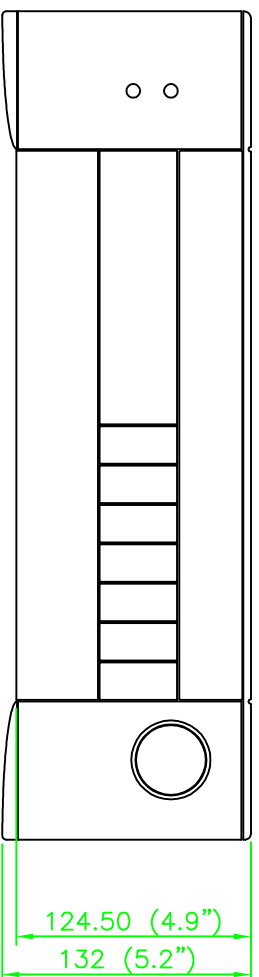

The overall dimensions are applicable to the following products. Visually, however they differ.

- G55 – Multi Channel Power Amplifier – 20KG (44 lbs)
- G57 – Stereo Power Amplifier – 24KG (53 lbs)
- G68 – Surround Controller – 10KG (22 lbs)

- Notes
- 1) This drawing is for Room Layout purposes.
 - 2) Dashed line indicates clearance required for connectors.
 - 3) Allow 20mm (0.75 inches) clearance around the Product for ventilation

BOOTHROYD STUART
MERIDIAN
 MERIDIAN AUDIO LIMITED
 STOKELY MEADOWS INDUSTRIAL ESTATE
 CAMBRIDGE CB23 8EJ
 ENGLAND
 TEL: 01480 445678
 FAX: 01480 445886

MATERIAL : N/A	Drawn: VINCE
FINISH : N/A	Date: 1-03
GENERAL TOLERANCES UNLESS OTHERWISE SPECIFIED	Scale: FULL
XX ±0.20mm	
XXX ±0.10mm	
XX ±0.1	
Part No. N/A	
Product: G5 SERIES	
TITLE: HI PRODUCT OUTLINE	
DRAWING No. G5-43	ISSUE No. 1
Sheet 1 of 1	