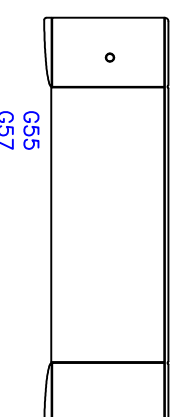

The overall dimensions are applicable to the following products. Visually, however they differ.

- G55 – Multi Channel Power Amplifier – 20KG (44 lbs)
- G57 – Stereo Power Amplifier – 24KG (53 lbs)
- G68 – Surround Controller – 10KG (22 lbs)

- Notes
- 1) This drawing is for Room Layout purposes.
 - 2) Dashed line indicates clearance required for connectors.
 - 3) Allow 20mm (0.75 inches) clearance around the Product for ventilation

BOOTHROYD STUART
MERIDIAN
 MERIDIAN AUDIO LIMITED
 STOKELY MEADOWS INDUSTRIAL ESTATE
 CAMBRIDGE CB23 8EJ
 ENGLAND
 TEL: 01480 445678
 FAX: 01480 445886

MATERIAL : N/A	Drawn: VINCE
FINISH : N/A	Date: 1-03
GENERAL TOLERANCES UNLESS OTHERWISE SPECIFIED	Scale: FULL
XX ±0.20mm	
XXX ±0.10mm	
XX ±0.1	
Part No. N/A	
Product: G5 SERIES	
TITLE: HI PRODUCT OUTLINE	
DRAWING No. G5-43	ISSUE No. 1
Sheet 1 of 1	