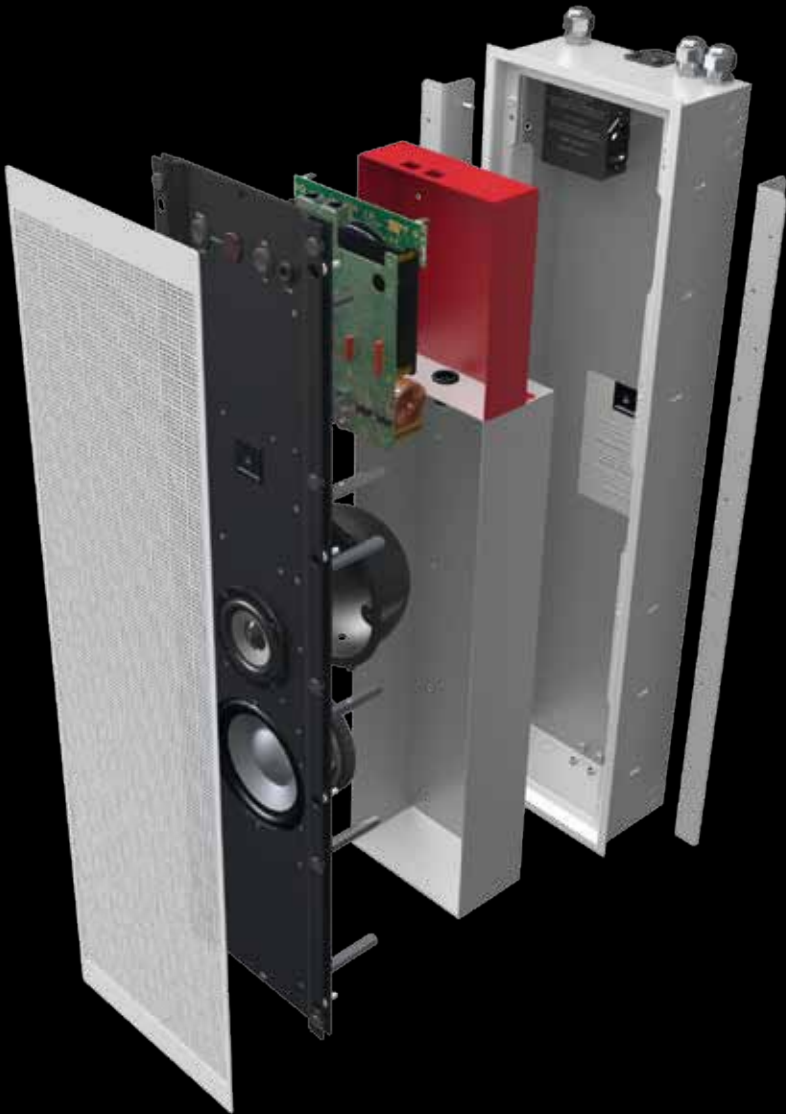

...can sound superb.

Meridian DSP in-wall loudspeakers.