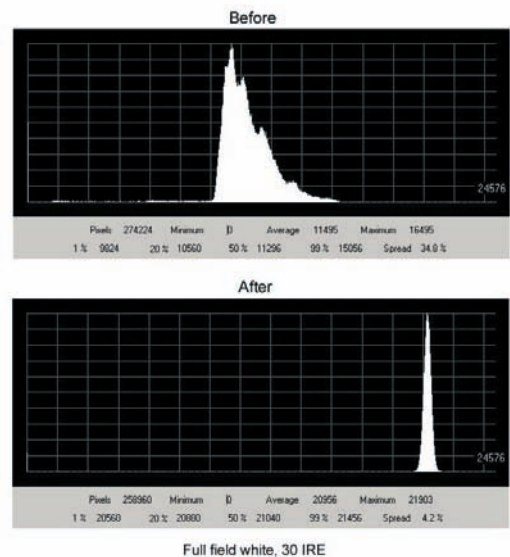

Excellent White Field Uniformity

Meridian Audio Limited
Latham Road,
Huntingdon, Cambridgeshire PE29 6YE
United Kingdom
Tel +44 (0) 1480 445678
Fax +44 (0) 1480 445686

Web: www.meridian-audio.com