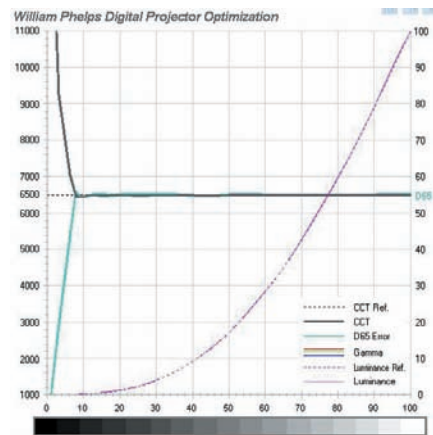

Accurate D6500 & Gamma tracking