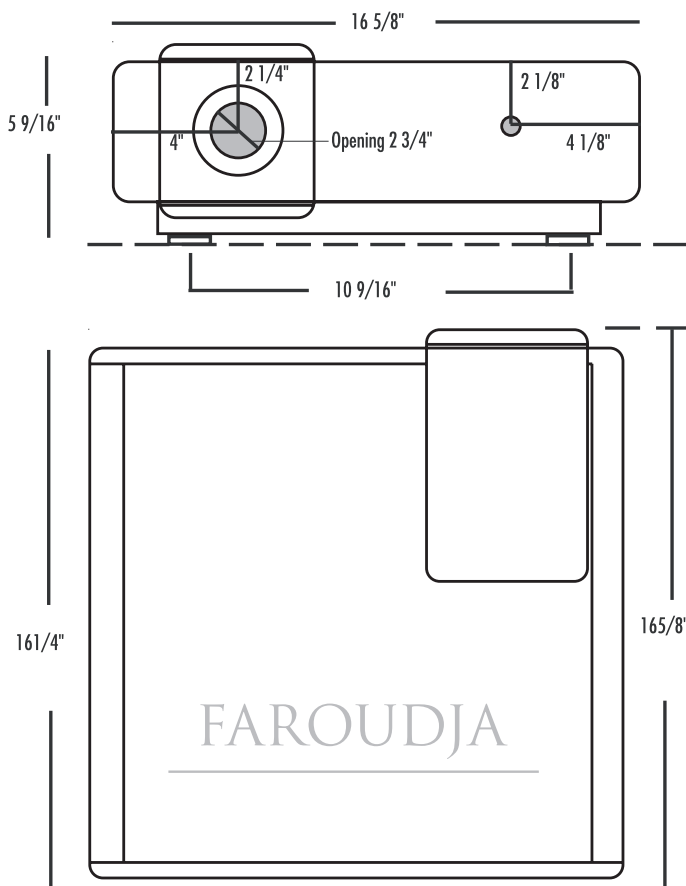

DILA788 Digital Projector – Key Features

- Three chip DILA 1400x788 resolution display engine
- Very small pixel spacing (pixel aperture)
- High precision imaging Look-Up-Tables (LUT)
- 2.1 to 2.6:1 manual zoom and focus
- Nine foot maximum recommended screen size
- 250 watt, NSH bulb for accurate and stable output
- Interfaces directly with HDMI-equipped Meridian DVD Players
- Unique aluminium cabinet and quiet operation
- William Phelps Optimising utilising proprietary software
- D65 colour balance calibrated to 128 levels of white
- D65 calibration error less than .003 from 0-100IRE
- Exact gamma curve based on light characteristics of human eyesight, film and the projector
- Improved contrast ratio with excellent shadow detail
- Superior Flat Field uniformity
- Excellent lens optics for corner-to-corner focus

1. HDCP compatible
   - RS232 and direct access IR control
   - Wide range of digital and analogue input capabilities including: Component, Y, Pb/B-Y, Pr/R-Y, 480p, 720p, 1080i, 1080/24psF, 25psF, 30psF, 1035i (HDTV); Composite and S-Video PAL, NTSC, SECAM, NTSC4.43; RGB/RGBHV VGA, SVGA, XGA, WXGA+ (1400x788), SXGA/SXGA+ (resized to 16:9); DVI-D (HDCP) 480p, PAL-p, 1080i, VGA, SVGA, XGA, WXGA+ (1400x788), SXGA/SXGA+ (resized to 16:9)
2. See separate sheet for DVP1080 information

Projector dimensions