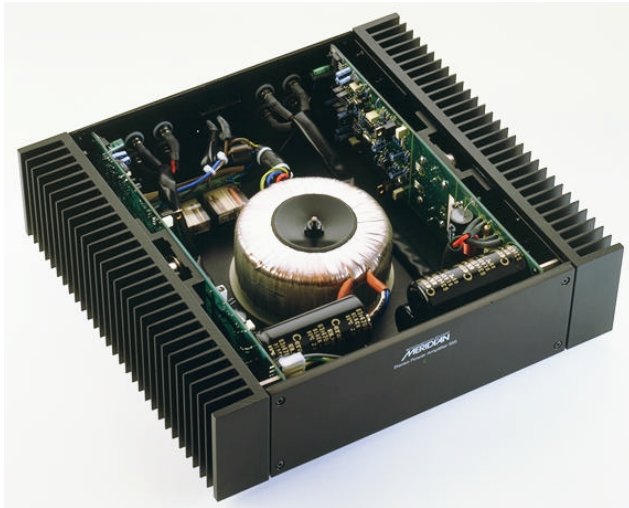

556

Stereo Power Amplifier

Sales information
12th February 2002

- Dual-mono 100-watt design
- Output stage uses 10 high power transistors
- Ideal for driving difficult loudspeaker loads
- Fully protected against DC and thermal overload
- Error corrected output stage

Meridian 556

The 556 is an outstanding 100W stereo amplifier which provides exquisite results with even the most demanding loudspeakers.

The Meridian 556 houses two powerful amplifiers in a dual mono construction. The over-specified output stage uses 8 high-power transistors. These, combined with a low-noise 800VA toroidal transformer, permit this amplifier to deliver massive currents, ensuring no loss of performance even into loads that dip below 2 ohms. The power delivery of this amplifier makes it ideal for driving difficult loudspeaker loads.

The 556 provides unbalanced inputs as well as twin outputs for bi-wiring.

The topology of 556 is very much in the Meridian tradition. A high-precision, fast, DC-precise input stage is combined with fully complementary amplification and output stages. The 556 also uses Meridian's well tried self-adjusting bias and error-correction output circuitry.