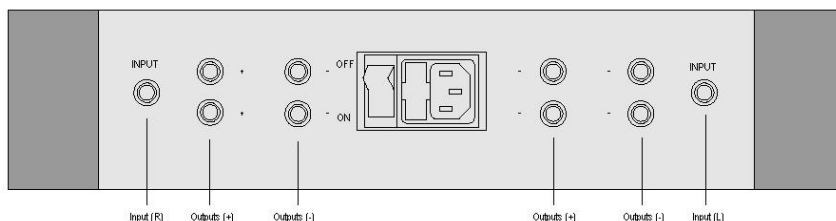

Meridian 556

The 556 is an outstanding 100W stereo amplifier which provides exquisite results with even the most demanding loudspeakers.

The Meridian 556 houses two powerful amplifiers in a dual mono construction. The over-specified output stage uses 8 high-power transistors. These, combined with a low-noise 800VA toroidal transformer, permit this amplifier to deliver massive currents, ensuring no loss of performance even into loads that dip below 2 ohms. The power delivery of this amplifier makes it ideal for driving difficult loudspeaker loads.

The 556 provides unbalanced inputs as well as twin outputs for bi-wiring.

The topology of 556 is very much in the Meridian tradition. A high-precision, fast, DC-precise input stage is combined with fully complementary amplification and output stages. The 556 also uses Meridian's well tried self-adjusting bias and error-correction output circuitry.

As you may expect, the 556 is fully protected against DC and thermal overload.

Technical Specification

Power output:	100W into 8 ohms
Distortion:	<0.05%
Signal/Noise:	-90dB
Inputs:	Unbalanced inputs on phono. Sensitivity 1.77V rms (designed to match with 551 if required)
Outputs:	Twin outputs for bi-wiring
Construction:	Dual Mono construction. 5 pairs of output devices per side. 2 high quality audio-grade smoothing capacitors per side (27,200µF used in total). Error corrected output stage. Idealised magnetic circuit design. Low feedback design. Fully protected against DC and thermal overload. Low inductance power oxide resistors. 800VA toroidal transformer
Dimensions:	88mm (3.46in) H, 385 (15.16) W, 306 (12.05) D Weight 17kg (37.5lbs)
Controls:	Rear-panel controls for Power On/Off
Front display:	Power indicator lamp