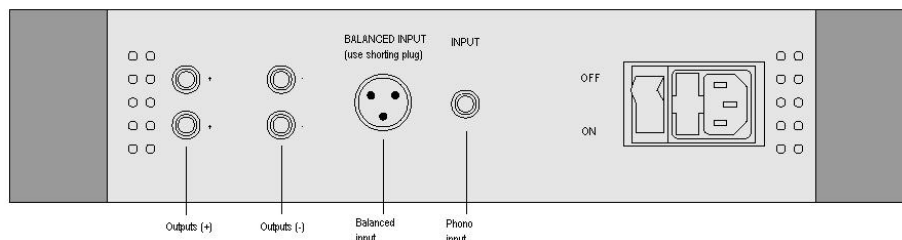

505

Mono Power Amplifier

Sales information
12th February 2002

Meridian 505

The Meridian 505 Mono Power Amplifier has been designed to cater for two separate requirements: clarity and response, and it takes both of these in its stride.

The 505 can be used with the 502 or 501 preamps, or with the 568 Surround Controller. It matches perfectly with the 557 for centre-channel applications. For the complete theatre approach 505 can be used in multiple sets.

The Meridian 505 houses one powerful amplifier in its mono construction. Rated at 160W into 8 ohms, the over-specified output stage uses 6 high-power transistors. These, combined with a massive low-noise 800VA toroidal transformer, permit this amplifier to deliver currents in excess of 25A, ensuring no loss of performance even into loads that dip below 2 ohms. The massive power delivery of this amplifier makes it ideal for driving difficult loudspeaker loads.

Technical Specification

- Power output:** 160W into 8 ohms. 260W into 4 ohms
Distortion: <0.05%
Signal/Noise: -90dB
Inputs: Balanced on XLR – Sensitivity 2.66V rms. Unbalanced on phono – Sensitivity 1.27V rms. (Both inputs designed to match with 557 if required).
Outputs: Twin outputs for bi-wiring
Construction: Mono construction. 3 pairs of output devices per side. 2 high-quality smoothing capacitors. Error corrected output stage. Low feedback design. Dynamic bridge front end gives fully balanced input operation. Fully protected against DC and thermal overload.
Dimensions: 174mm (6.85in) H, 385 (15.16) W, 306 (12.05) D
Weight 17kg (37.5lbs)
Controls: Rear-panel controls for Power On/Off
Front display: Power indicator lamp