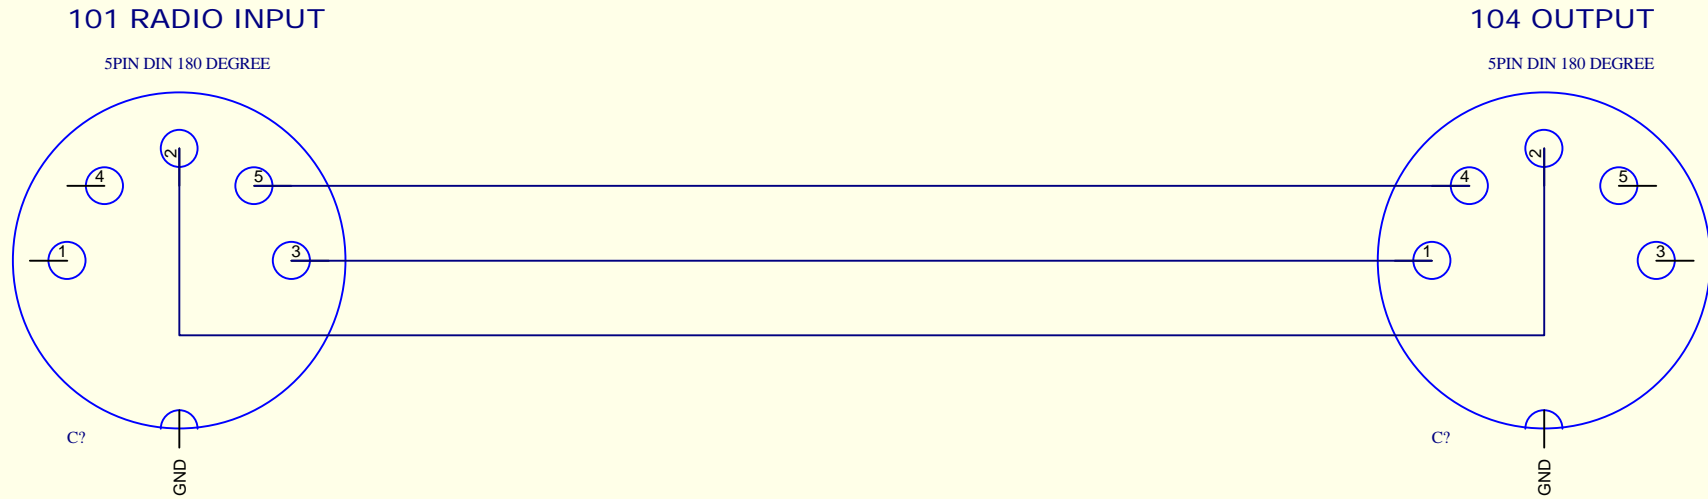

104 TO 101 LEAD

PLEASE NOTE !! THIS LEAD MUST BE USED THE RIGHT WAY ROUND

Title 104 TO 101 LEAD		Meridian Audio Limited Stonehill, Stukeley Meadows Huntingdon, Cambridgeshire, PE29 6EX Tel 0044 (0)1480 445678 Fax 0044 (0)1480 445686 http://www.meridian-audio.com	
Size: A4	Number: MER0010	Revision: 1	
Date: 20-Jul-2002	Time: 10:28:59	Sheet 1 of 1	