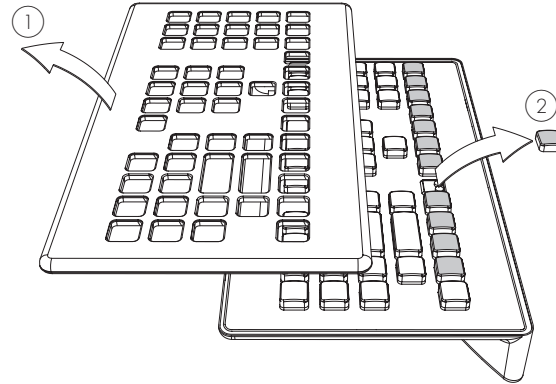

The remaining keycaps are held in position and cannot be changed.

- Replace the keycaps in the required order, taking care to orient them correctly.
- Refit the front panel of the MSR+ by replacing the four screws. Take care not to overtighten the screws, or you may damage the threads.