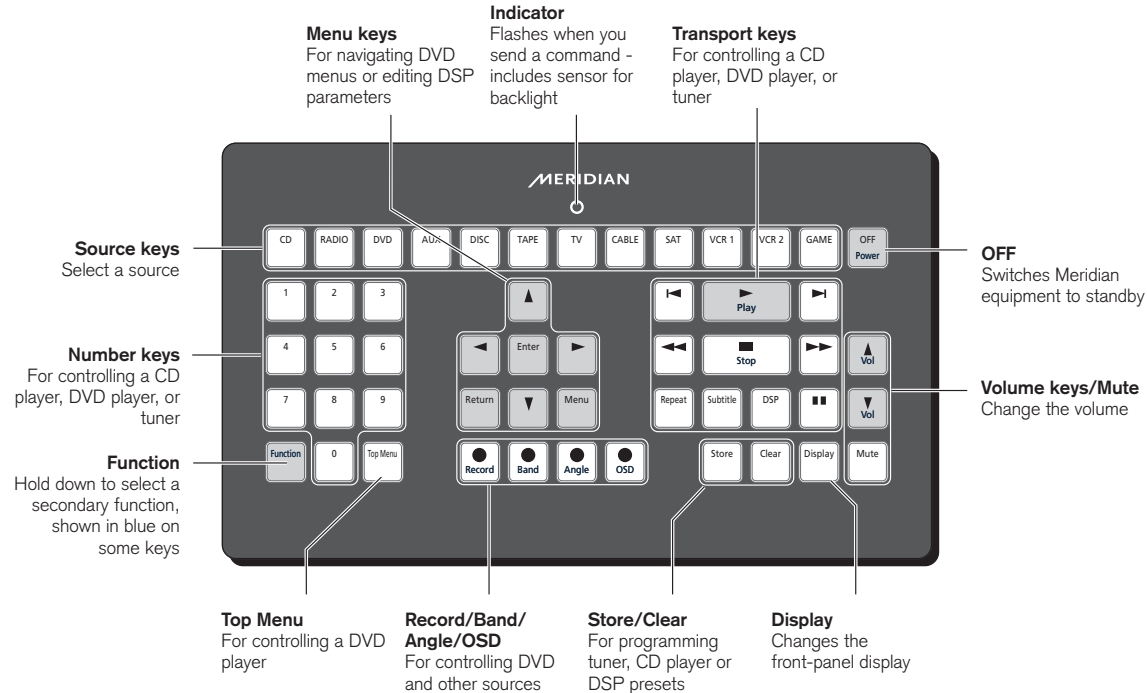

Using the MSR+

Using the MSR+ to control your Meridian equipment

The following diagram gives a summary of the MSR+ commands used for controlling Meridian products: