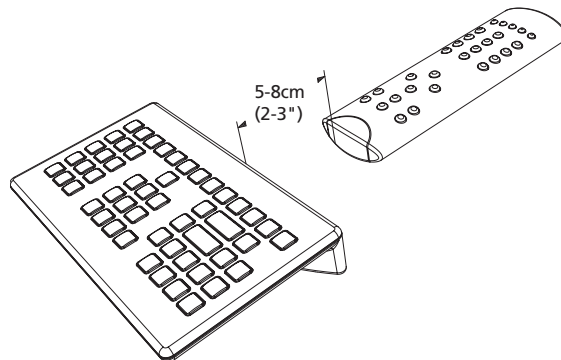

Learning commands

The third and most flexible way of programming the MSR+ is to learn from your product's own remote control. This allows you to control products not supported by the device library, and gives you the flexibility to assign any command to a chosen key.

The MSR+ can learn up to 120 commands. If you try to program more than this the indicator will flash six times and the MSR+ exits from learning mode.

You can also use learning to add commands additional to those provided by the device library. Select the device code first, then learn the additional commands.

Note: You cannot program the dedicated Meridian keys; see *Dedicated (punch through) Meridian keys*, page 5. Also, you cannot learn commands if the battery level is low. In these cases the indicator will flash six times when you try to enter the learning code.

To learn commands

- Press the source key you want to use for the product; for example, **TV**.
- Hold down **0** and **Mute** simultaneously for two seconds until the indicator flashes twice and stays lit.
- Enter the learning code 0000 on the numeric keypad.

The indicator will flash twice and go off. The MSR+ is then ready to learn commands.

- Aim the product's remote control at the front of the MSR+, at a distance of 5 to 8cm (2 to 3"):