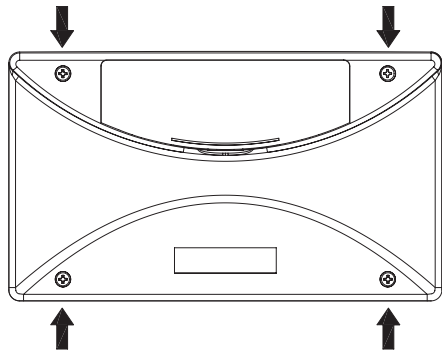

Changing the source keycaps

Introduction

The MSR+ is supplied with 12 standard source keycaps, corresponding to the 12 standard sources on the Meridian preamplifiers and controllers. Some additional keycaps are supplied with the MSR+ and you can substitute these for the standard keycaps to suit the particular combination of products in your system.

To change the keycaps

- Undo the four screws at the back of the MSR+ using a #1 Pozidriv screwdriver:

- Carefully lift the front cover off the MSR+. ①

The top row of keycaps (except **OFF**) can then be removed. ②