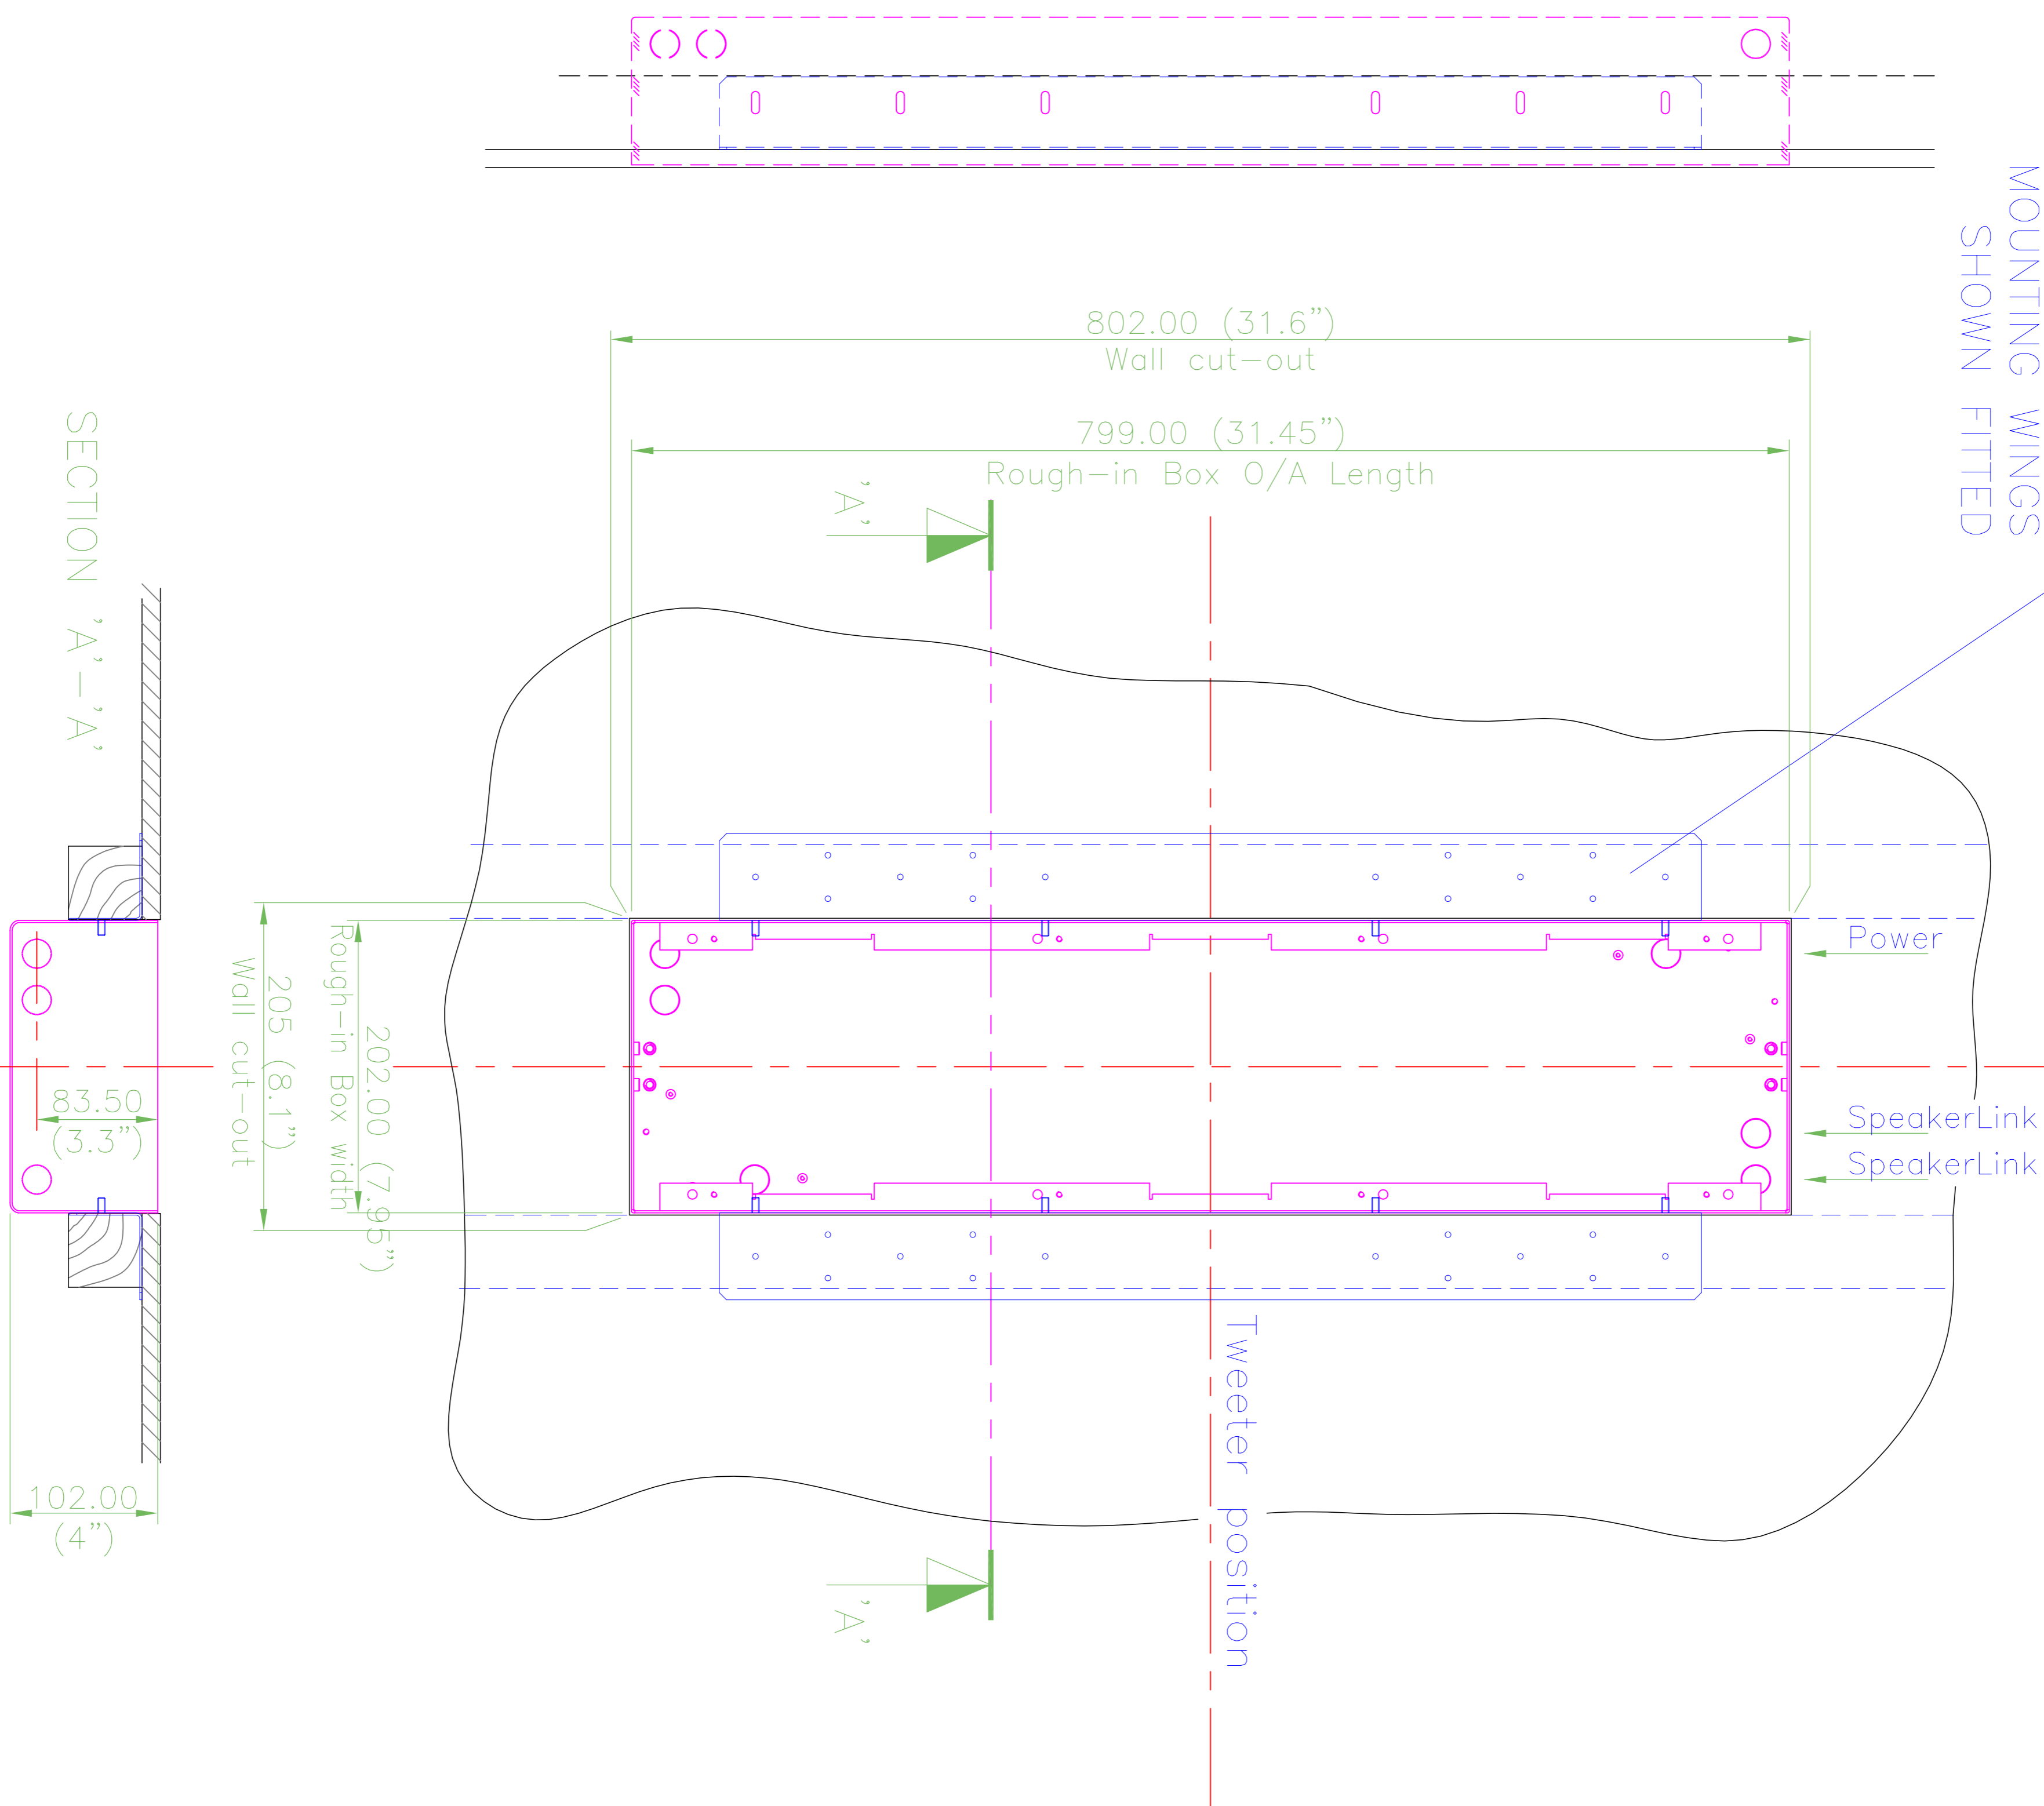

ISSUE	MODIFICATIONS	DATE
1	INITIAL ISSUE	

OPTIONAL/RECOMMENDED MOUNTING WINGS SHOWN FITTED

**MERIDIAN**

MERIDIAN AUDIO LIMITED:  
 LATHING ROAD,  
 CAMBRIDGE SHIRE, PE29 6YE,  
 ENGLAND.  
 TEL: 01480 445678  
 FAX: 01480 445686

MATERIAL : N/A	Drawn: VINCE
FINISH : N/A	Date:
GENERAL TOLERANCES UNLESS OTHERWISE SPECIFIED	Scale: FULL
XX ±0.20mm	
XXX ±0.10mm	
XX' ±0.1	
Part No. ---	
Product: IN-WALL SERIES	

TITLE:	
Rough-in Box fitting guide	
DRAWING No. P014-80	ISSUE No. 1
SHEET 1 OF 1	