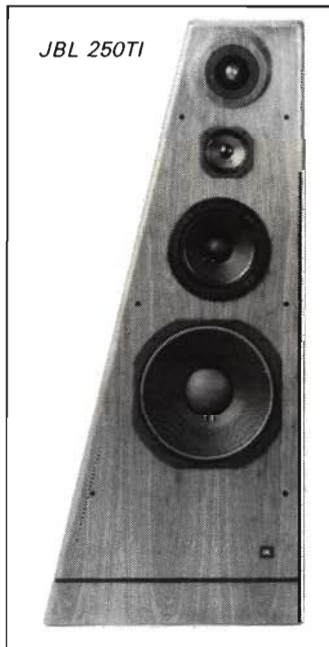

JBL TI range

Harman (Audio) UK Ltd., Mill Street, Slough, Berks SL2 5DD are introducing a new TI range of JBL loudspeakers from the USA. These all feature a high-frequency unit having a dome manufactured from 25-micron thick pure titanium. This is patterned for extra rigidity in a high pressure gas forming technique and gives smooth HF to 27kHz plus high power handling capacity. The JBL bass units are long-throw types and the oiled teak veneer cabinets have a floating grille. The four TI models in the range are the two-way 18TI (£519 per pair), three-way 120TI (£1,219), three-way 240TI (£1,839) and four-way 250TI (£2,999) having a tall pyramid shaped enclosure.

Ross RE-5050

Ross radio

Ross Electronics, 49-53 Pancras Road, London NW1 2QB have revived the idea of an all-British portable radio. The RE-5050 (£25) has soft-line "1950s" styling with a flap to cover the tuning scale and controls—for people who just want to switch their favourite station on and off. The radio covers the VHF, long and medium wavebands and has a 90mm built-in speaker and 500mW power rating. Controls include volume, bass/treble tone, tuning, band selector and AFC on/off. There is a telescopic aerial, headphone socket, and powering is either by four C size batteries or AC mains. Dimensions are 230 x 150 x 65mm.

JBL 250TI

B&O speakers

New Redline loudspeakers from Bang & Olufsen UK Ltd., Eastbrook Road, Gloucester GL4 7DE have specially shaped thermoplastic cabinets which permit a variety of placements anywhere in the room. The brackets enable the speakers to be mounted on stands or the wall, floor, in a corner or even hanging from the ceiling (extra fitment). The two models so far released are rated for up to 45 and 65 watts respectively and cost £165 and £225 per pair.